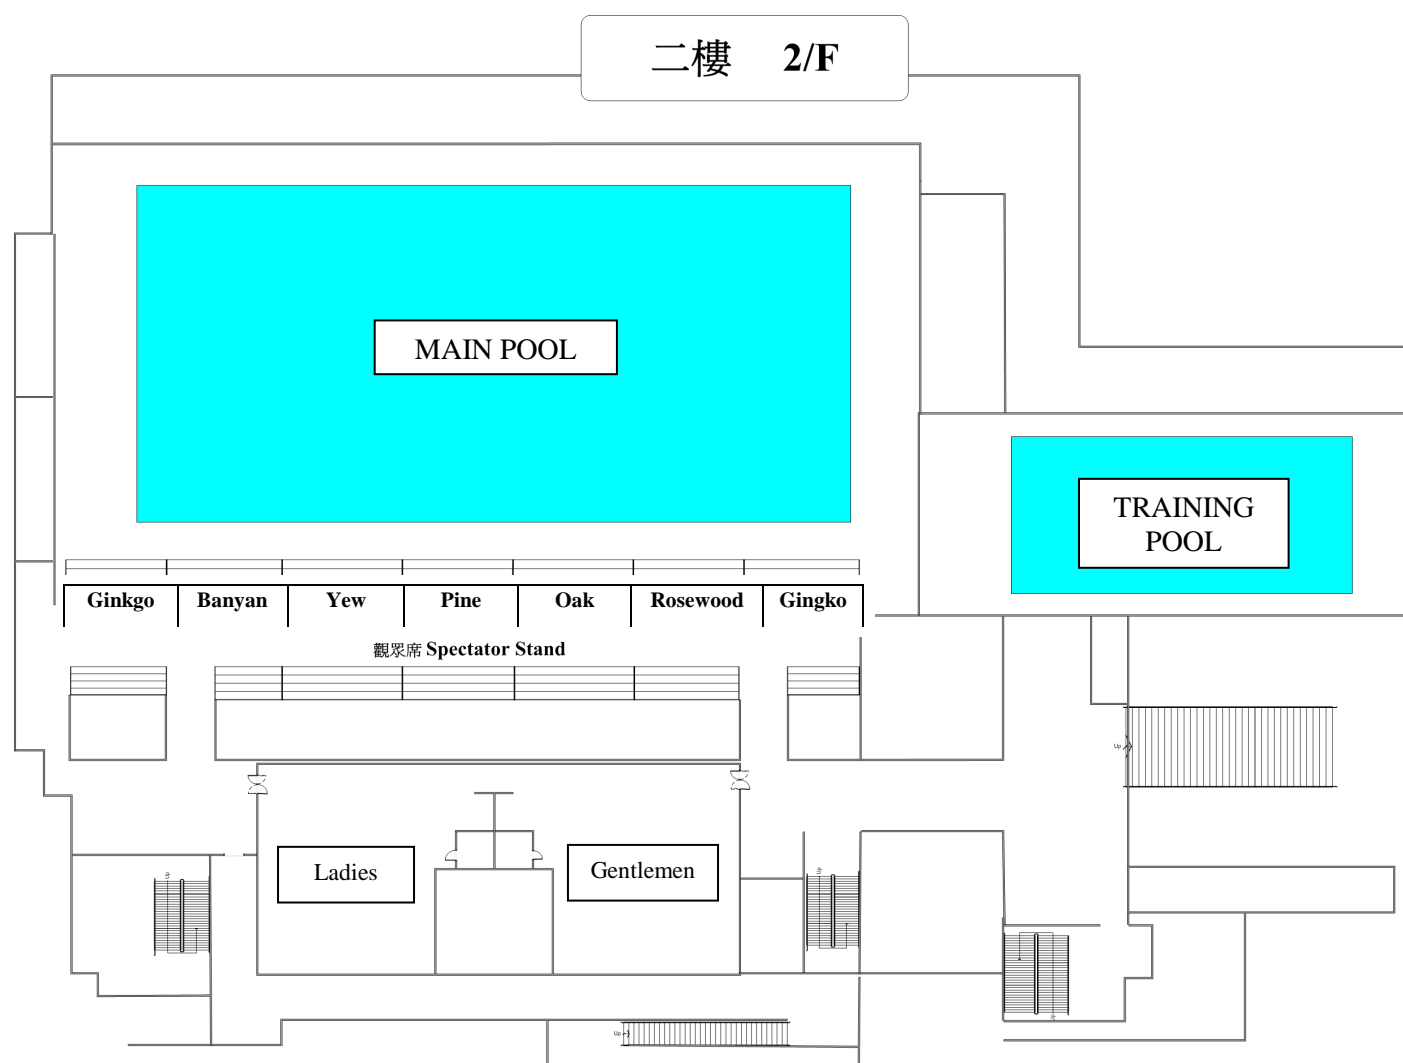

SWIMMING RECORDS AND STANDARDS

EVENT	GRADE	HOLDER	YEAR	RECORD	STANDARD
50M FREE STYLE	A	CHAU TSUN HO	2011	25.71	35.00
50M BREAST STROKE	A	WONG CHEUK YAN	2004	34.10	41.50
50M BACK STROKE	A	KWOK DARRYL CHUN YIN	2011	30.94	50.00
100M FREE STYLE	A	CHAU TSUN HO	2011	58.34	1'35.00
100M BREAST STROKE	A	WONG CHEUK YAN	2004	1'17.05	1'45.00
100M BACK STROKE	A	CHAU TSUN HO	2011	1'08.22	2'20.00
50M FREE STYLE	B	HO KA FAI	1982	26.00	39.00
50M BREAST STROKE	B	KWOK KWAN KUEN	2003	34.25	45.00
50M BACK STROKE	B	CHAU TSUN HO	2009	31.18	60.00
100M FREE STYLE	B	CHAU TSUN HO	2010	57.96	1'45.00
100M BREAST STROKE	B	KWOK KWAN KUEN	2003	1'16.17	1'50.00
100M BACK STROKE	B	CHAU TSUN HO	2009	1'09.14	2'30.00
50M FREE STYLE	C	CHU HIN YUI	2013	27.37	44.00
50M BREAST STROKE	C	CHEUNG CHUN HO	2013	35.78	50.00
50M BACK STROKE	C	CHAU TSUN HO	2008	32.01	70.00
100M FREE STYLE	C	LAU KING LUN	1991	1'01.60	2'20.00
100M BREAST STROKE	C	FONG YUEN MING	1998	1'17.86	1'55.00
100M BACK STROKE	C	CHAU TSUN HO	2008	1'12.03	2'40.00
50M BUTTERFLY	OPEN	CHAU TSUN HO	2011	27.48	55.00
4X50M IND.MEDLEY	OPEN	CHAU TSUN HO	2011	2'27.23	3'45.00
200M FREE STYLE	OPEN	CHAU TSUN HO	2012	2'08.90	3'35.00
200M BREAST STROKE	OPEN	CHAN KIN HEI	2006	2'45.03	3'50.00

LAYOUT PLAN